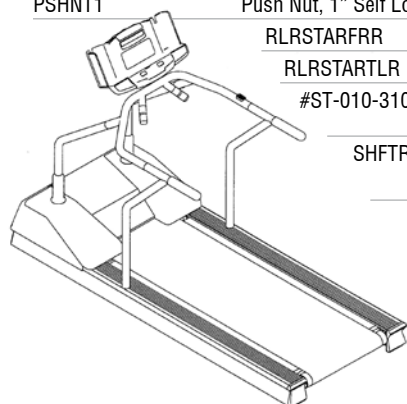

## MECHANICAL

BRG205MM	Bearing, Head & Tail Roller	\$6.65
BLT285V10	Belt, Drive, ST3900/4500 100v, ST4000 S/N up to 402690	12.96
BLT28V10	Belt, Drive, ST4000 110v, S/N 402691 and up	12.87
BLT29V10	Belt, Drive, Startrac 3900/4000/4500, 220v	21.60
RBT0285	Belt, Running, Startrac, 2-Ply Monofilament	130.00
RBT0285P	Belt, Running, Startrac 2-Ply Monofilament, Pre-Treated	160.00
RBT0285SB	Belt, Running, Startrac, Sand Blast Top, Cotton, Ultra Duty	210.00
RBT0285SBP	Belt, Running, Startrac, Sand Blast Top, Cotton, Ultra Duty, Pre-Treated	240.00
RBT0285U	Belt, Running, Startrac, Ultra Duty (Polyurethane)	185.00
RBT0285UP	Belt, Running, Startrac, Ultra Duty (Polyurethane), Pre-Treated	215.00
#ST-708-0151	Can, Elevation, Startrac Treadmills, AKA Elevation Bucket	95.00
RDK4500G	Deck, Running, Startrac 3900, 4000, 4500 Treadmills	125.00
#ST-140-3111	Fan, 9 Blade, Startrac Motor	5.00
#ST-140-3200	Leveler, Foot Rear, Startrac 4500 Treadmill	15.00
LWX10100EM2	Lubrication, The OEM Solution, 1 Gallon	60.00
LWX10100EM2W	Lubrication, The OEM Solution, 1 Gallon w/ Dispensing Wand	78.00
PSHNT1	Push Nut, 1" Self Locking Retaining Ring for 1" Shaft (Head & Tail Rollers)	2.00
RLRSTARFRR	Roller, Front, Startrac, Refurbished, Exchange	85.00
RLRSTARTLR	Roller, Tail, Startrac, Refurbished, Exchange	85.00
#ST-010-3106	Rubber, Deck, Startrac Pro & 4500 Treadmills <i>4 Req'd Per Deck</i>	20.00
SFHTRLRPRO	Shaft, Head And Tail Roller, Startrac, 39/40/45, Pro	60.00