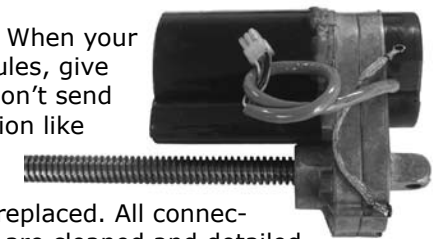

GLIDE FITNESS PRODUCTS, INC.

1-866-637-4600

Rebuilds

LIFT MOTORS

LMTR9100R	Motor, Lift, Lifestride 9100 Classic, Refurbished, Exchange*****	\$135.00
LMTR9500R	Motor, Lift, Lifestride 9500 Classic, Refurbished, Exchange*****	125.00
LMTR9195NGR	Motor, Lift, LifeFitness Next Gen 91/9500, Refurbished, Exchange*****	150.00
LMTR9700NGR	Motor, Lift, LifeFitness Next Gen 9700, Refurbished, Exchange*****	150.00
LMTR544R	Motor, Lift, Precor EFX544, Refurbished, Exchange*****	135.00
LMTR546R	Motor, Lift, Precor EFX546, Refurbished, Exchange*****	135.00
LMTR612+R	Motor, Lift, Quinton 612+, Refurbished, Exchange*****	135.00
LMTR3000R	Motor, Lift, Startrac 2000/3000, Refurbished, Exchange*****	135.00
LMTR4500R	Motor, Lift, Startrac 4000/4500, Refurbished, Exchange*****	135.00

What goes up must come down. When your lift motors aren't following the rules, give the experts at Glide a call. We won't send back these units until they function like brand new. Whatever parts are needed (gears, bearings, pots, or the like), they will always be replaced. All connections are checked, and the units are cleaned and detailed before they make their way back to you.