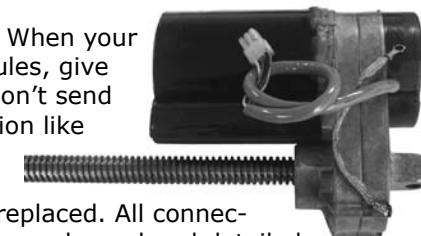

GLIDE FITNESS PRODUCTS, INC.

1-866-637-4600

Rebuilds

LIFT MOTORS

LMTR9100R	Motor, Lift, Lifestride 9100 Classic, Refurbished, Exchange*****	\$135.00
LMTR9500R	Motor, Lift, Lifestride 9500 Classic, Refurbished, Exchange*****	125.00
LMTR9195NGR	Motor, Lift, LifeFitness Next Gen 91/9500, Refurbished, Exchange*****	150.00
LMTR9700NGR	Motor, Lift, LifeFitness Next Gen 9700, Refurbished, Exchange*****	150.00
LMTR544R	Motor, Lift, Precor EFX544, Refurbished, Exchange*****	135.00
LMTR546R	Motor, Lift, Precor EFX546, Refurbished, Exchange*****	135.00
LMTR612+R	Motor, Lift, Quinton 612+, Refurbished, Exchange*****	135.00
LMTR3000R	Motor, Lift, Startrac 2000/3000, Refurbished, Exchange*****	135.00
LMTR4500R	Motor, Lift, Startrac 4000/4500, Refurbished, Exchange*****	135.00

What goes up must come down. When your lift motors aren't following the rules, give the experts at Glide a call. We won't send back these units until they function like brand new. Whatever parts are needed (gears, bearings, pots, or the like), they will always be replaced. All connections are checked, and the units are cleaned and detailed before they make their way back to you.