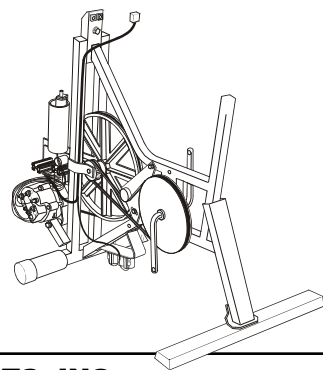

### MECHANICAL

CRKBRGASSYBD	Assembly, Crank Bearing Kit, Lifefitness Belt Drive Bikes	\$29.95
BRGFCB25	Bearing, Needle Clutch, Belt Drive Lifecycle Flywheel	18.87
BRG005RRX26	Bearing, Special Bore, One-Piece Crank	6.78
BLT128M12	Belt, Drive, Belt Drive Lifecycles	29.95
BLT49V6	Belt, Alternator, Upright Lifecycle, Chain & Belt Drive	8.65
CRK1PC	Crank, One-Piece	8.50
FRAMESAVER	Framesaver (Bottom Bracket) for Lifecycles with One-Piece Crank	45.00
#LF-AK18-00021-0	Leveler Adjustment Foot Pad, Stabilizer Bar	17.95
LNUT1PC	Lock Nut for One-Piece Crank	4.25
PDL12	Pedal (PAIR) w/Straps, 1/2"	14.50
LCSPRKTBD	Sprocket, Drive, Lifecycle Belt Drive	25.00
TWSH1PC	Tab Washer for One-Piece Cranks	1.75
#LF-SK18-00016-0	Wheel, Front, Lifecycle 9500	11.95

### COSMETIC

#LF-OK18-01008-0	End Cap, Stabilizer Bar, Lifecycle Bike	\$5.95
SEATLCSPRG	Seat, Lifecycle Upright, Spring Style	24.00
SEATLCBOLT	Seat, Lifecycle Upright, Springless, Bolts and Screws	30.00

### ELECTRICAL

ACB9195BD6VR	ACB, Lifecycle 91/9500 Belt Drive 6V, Refurbished, Exchange	\$90.00
BATLIF6V	Battery, LifeFitness, 6 volt	21.95
AK19-00082-0002G	Cable, HR Handrail Left/Right, Console to HR Plates	27.95
DSP9500LCBDR	Display Electronics, Lifecycle 9500 Belt Drive, Refurbished, Exchange	100.00
GRPHRBT	Heart Rate Plate, Stainless Steel, Life Bikes and Treads	6.50
#LF-GK20-0002-2	Heart Rate Sensor Kit, Lifefitness Bikes, Treadmills	115.00
KP9500LCBD	Keypad, Lifecycle 9500 Belt Drive	18.00
OVR9500BD	Overlay (Overlay Only), Lifecycle 9500 Belt Drive	29.00