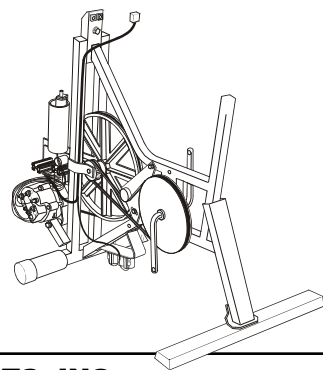

**LIFECYCLE 9500
BELT DRIVE
UPRIGHT**

GLIDE FITNESS PRODUCTS, INC.

1-866-637-4600

Lifecycle 9500 / Belt Drive

Recumbent

MECHANICAL

CRKBRGASSYBD	Assembly, Crank Bearing Kit, Lifefitness Belt Drive Bikes	$29.95
BRG7398	Bearing, Lifecycle Recumbent Seat Extrusion	9.28
BRGFCB25	Bearing, Needle Clutch, Belt Drive Lifecycle Flywheel	18.87
BRG005RRX26	Bearing, Special Bore, One-Piece Crank	6.78
BLT69V6	Belt, Alternator, Recumbent Lifecycle, Chain Drive & Belt Drive	11.50
BLT128M12	Belt, Drive, Belt Drive Lifecycles	29.95
CRK1PC	Crank, One-Piece	8.50
FRAMESAVER	Framesaver (Bottom Bracket) for Lifecycles with One-Piece Crank	45.00
LNUT1PC	Lock Nut for One-Piece Crank	4.25
PDL12	Pedal (PAIR) w/Straps, 1/2"	14.50
#LF-SC68-0041-0	Roller, Seat, Blue, Lifecycle 9500HR Recumbent	30.00
LCSPRKTBD	Sprocket, Drive, Lifecycle Belt Drive	25.00
TWSH1PC	Tab Washer for One-Piece Cranks	1.75
#LF-SK18-00016-0	Wheel, Front, Lifecycle 9500	11.95

COSMETIC

#LF-OK19-1136-0	End Cap, Extrusion, Lifecycle 9500 Recumbent	$2.95
#LF-OK18-01008-0	End Cap, Stabilizer Bar, Lifecycle Bike	5.95
SEATLCBK	Seat, Back, for Lifecycle Recumbent	58.00
SEATLCBTM	Seat, Bottom, for Lifecycle Recumbent	58.00

ELECTRICAL

ACB9195BD6VR	ACB, Lifecycle 91/9500 Belt Drive 6V, Refurbished, Exchange	$90.00
BATLIF6V	Battery, LifeFitness, 6 volt	21.95
AK19-00082-0001G	Cable, Flat Flex, LifeFitness Rec Bike w/HR	21.95
AK19-00082-0002G	Cable, HR Handrail Left/Right, Console to HR Plates	27.95
DSP9500LCBDR	Display Electronics, Lifecycle 9500 Belt Drive, Refurbished, Exchange	100.00
GRPHRBT	Heart Rate Plate, Stainless Steel, Life Bikes and Treads	6.50
#LF-GK20-0002-2	Heart Rate Sensor Kit, Lifefitness Bikes, Treadmills	115.00
KP9500LCBD	Keypad, Lifecycle 9500 Belt Drive	18.00
OVR9500BD	Overlay (Overlay Only), Lifecycle 9500 Belt Drive	29.00